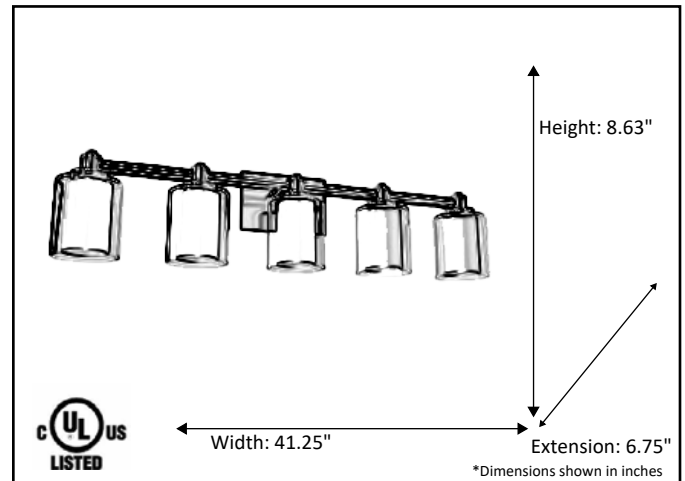

Model #	SNA-VS5-NK
SKU	18776
Fixture Series	Sonora
Description	5 Light Vanity
Metal Finish	Brushed Nickel
Glass Finish	Clear/White
Replacement Glass	G-SNA-CL/WH
Dimensions- HxW(xE) <small>(Dimensions shown in inches)</small>	8.63" X 41.25" X 6.75"
Lamp Info	5X60W (M)

Finish/Glass Shown: Brushed Nickel/Clear/White

*Lamps not included

ELECTRICAL REQUIREMENTS: Fixture requires a grounded electrical supply line of 120 volts AC.

INSTALLATION REQUIREMENTS: Fixture attaches to electrical junction box securely anchored in wall or ceiling.
All mounting hardware included.