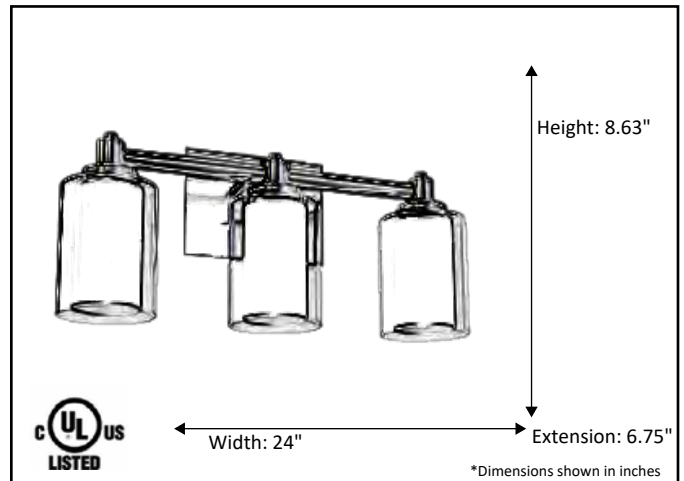

Model #	SNA-VS3-NK
SKU	18764
Fixture Series	Sonora
Description	3 Light Vanity
Metal Finish	Nickel
Glass Finish	Clear/White
Replacement Glass	G-SNA-CL/WH
Dimensions- HxW(xE) <small>(Dimensions shown in inches)</small>	8.63"H x 24"W x 6.75"E
Lamp Info	3 X 60W (M)

Finish/Glass Shown: Nickel/Clear/White

*Lamps not included

ELECTRICAL REQUIREMENTS: Fixture requires a grounded electrical supply line of 120 volts AC.

INSTALLATION REQUIREMENTS: Fixture attaches to electrical junction box securely anchored in wall or ceiling.
All mounting hardware included.