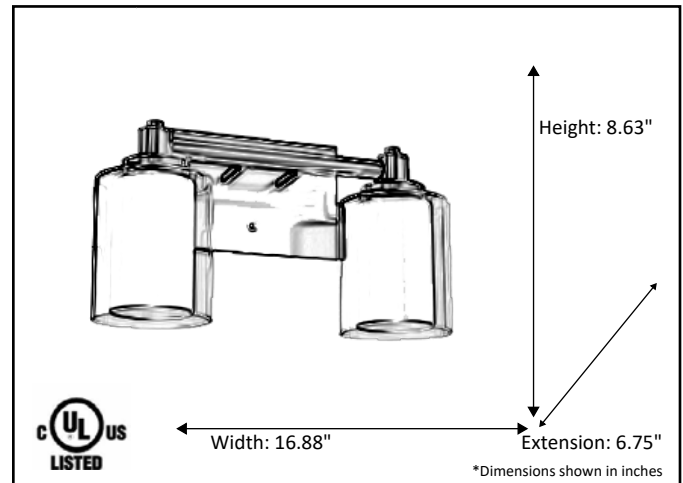

Model #	SNA-VS2-NK
SKU	18761
Fixture Series	Sonora
Description	2 Light Vanity
Metal Finish	Brushed Nickel
Glass Finish	Clear/White
Replacement Glass	G-SNA-CL/WH
Dimensions- HxW(xE) <small>(Dimensions shown in inches)</small>	8.63" X 16.88" X 6.75"
Lamp Info	2X60W (M)

Finish/Glass Shown: Brushed Nickel/Clear/White

*Lamps not included

ELECTRICAL REQUIREMENTS: Fixture requires a grounded electrical supply line of 120 volts AC.

INSTALLATION REQUIREMENTS: Fixture attaches to electrical junction box securely anchored in wall or ceiling.
All mounting hardware included.