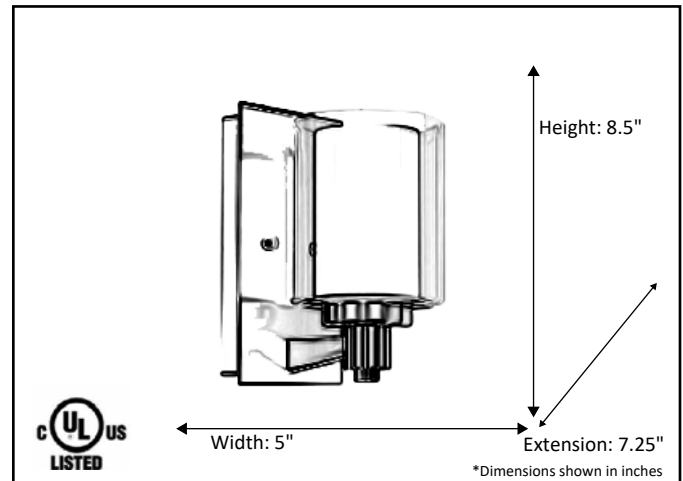

Model #	SNA-SC1-NK
SKU	18758
Fixture Series	Sonora
Description	1 Light Vanity
Metal Finish	Brushed Nickel
Glass Finish	Clear/White
Replacement Glass	G-SNA-CL/WH
Dimensions- HxW(xE) <small>(Dimensions shown in inches)</small>	8.5" X 5" X 7.25"
Lamp Info	1X60W (M)

Finish/Glass Shown: Brushed Nickel/Clear/White

*Lamps not included

ELECTRICAL REQUIREMENTS: Fixture requires a grounded electrical supply line of 120 volts AC.

INSTALLATION REQUIREMENTS: Fixture attaches to electrical junction box securely anchored in wall or ceiling.
All mounting hardware included.