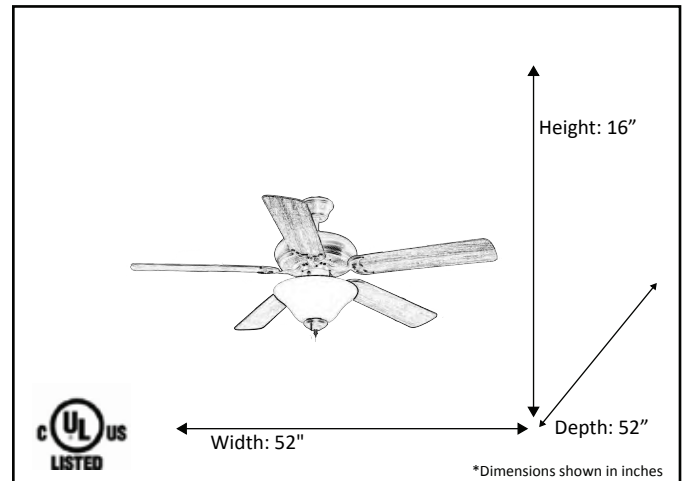

*Lamps not included