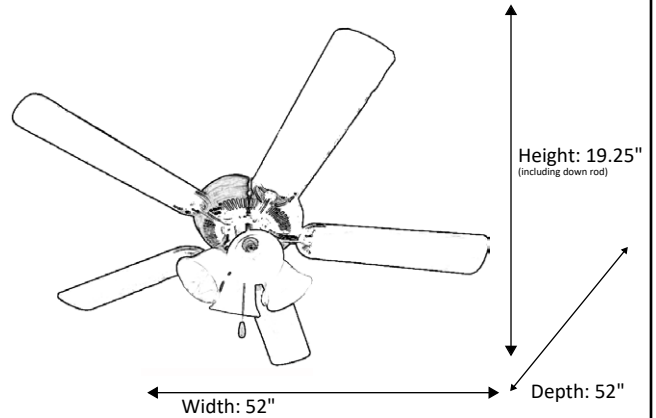

Model #	R552 NK5MP/WL+4G423(LED)
SKU	18662
Metal Finish	Brushed Nickel
Blade Finish	Maple/Walnut
Glass Finish	White
Blade Span	52"
Motor Specs	153mm x 15mm
Wire Length (Shown in inches)	80"
Down Rod Included (Shown in inches)	4"
Blade Pitch	12 degrees
Speed	3
Forward/Reverse	Yes
Airflow Average	2771
Power Use (Watts)	35
Airflow Efficiency (CFM/Watt)	79
Light Kit Included	Yes
Lamp Info	4x 9.5W LED 3000K *Lamps included
Location Use	Indoor Only
Wall Control	Not Included

Finish/Glass Shown: Brushed Nickel/White

*Lamps Included

*Dimensions shown in inches

ELECTRICAL REQUIREMENTS: Fixture requires a grounded electrical supply line of 120 volts AC.

INSTALLATION REQUIREMENTS: Fixture attaches to electrical junction box securely anchored in wall or ceiling.
All mounting hardware included.