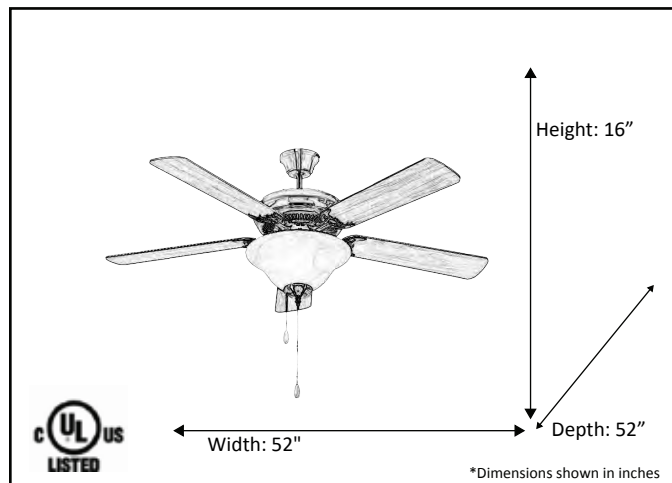

<b>Model #</b>	<b>R552 NK5MP/WL+111WH(LED)</b>
SKU	18656
Fixture Series	N/A
Description	5-Blade Fan W/LED Kit
Finish	Brushed Nickel
Glass	White
Replacement Glass	N/A
Dimensions- HxW(xD) <small>(Dimensions shown in inches)</small>	52" Blade Length
Lamp Info	2 x 9.5W LED (3000K)

Finish/Glass Shown: Brushed Nickel/White

\*Lamps not included

**ELECTRICAL REQUIREMENTS:** Fixture requires a grounded electrical supply line of 120 volts AC.

**INSTALLATION REQUIREMENTS:** Fixture attaches to electrical junction box securely anchored in wall or ceiling.  
**All mounting hardware included.**