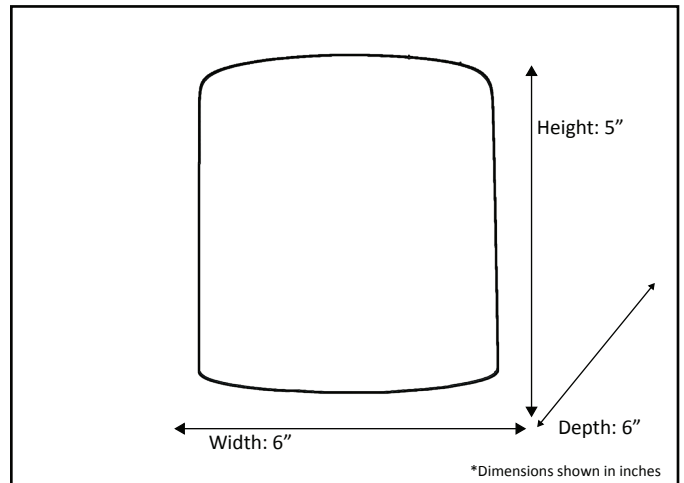

Model #	G-PRS-WH
SKU	18596
Glass Finish	White
Size	5" H x 6" W

Glass Shown: G-PRS-WH, White

*Lamps not included

HOMEnhancements.com / 1505-A Kelly Blvd., Carrollton, TX. 75006

Product specifications subject to change without notice.