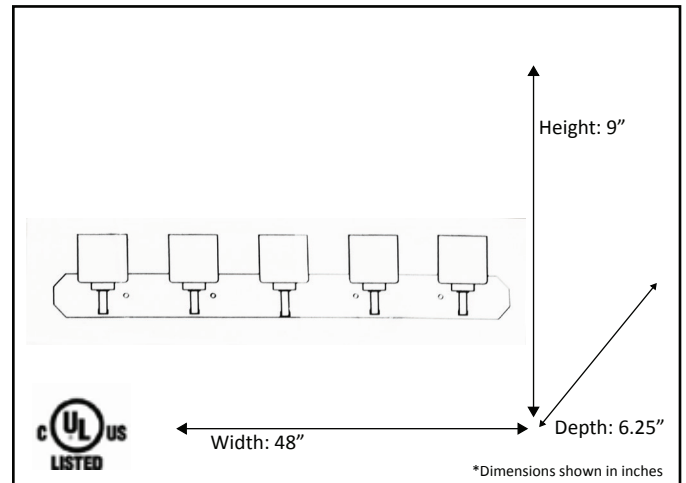

*Lamps not included