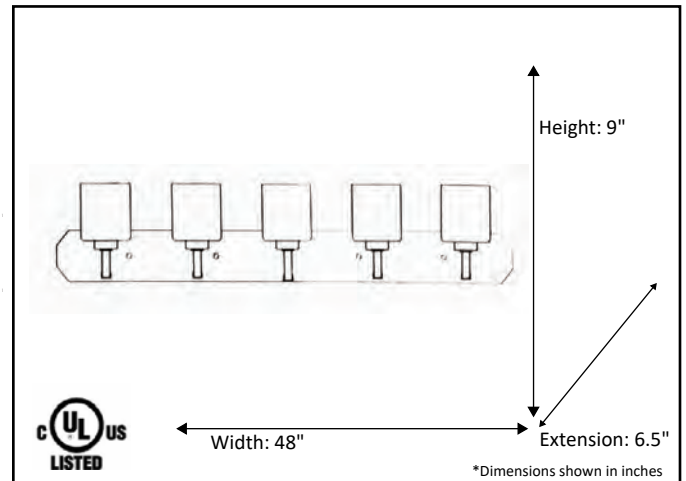

| | |
|--|-----------------|
| Model # | PRS-VL5(WH)-NK |
| SKU | 18557 |
| Fixture Series | Paris |
| Description | 5 Light Vanity |
| Metal Finish | Brushed Nickel |
| Glass Finish | White |
| Replacement Glass | G-PRS-WH |
| Dimensions- HxW(xE) <small>(Dimensions shown in inches)</small> | 9" X 48" X 6.5" |
| Lamp Info | 5 X 60W (M) |

Finish/Glass Shown: Brushed Nickel/White

*Lamps not included

ELECTRICAL REQUIREMENTS: Fixture requires a grounded electrical supply line of 120 volts AC.

INSTALLATION REQUIREMENTS: Fixture attaches to electrical junction box securely anchored in wall or ceiling.
All mounting hardware included.