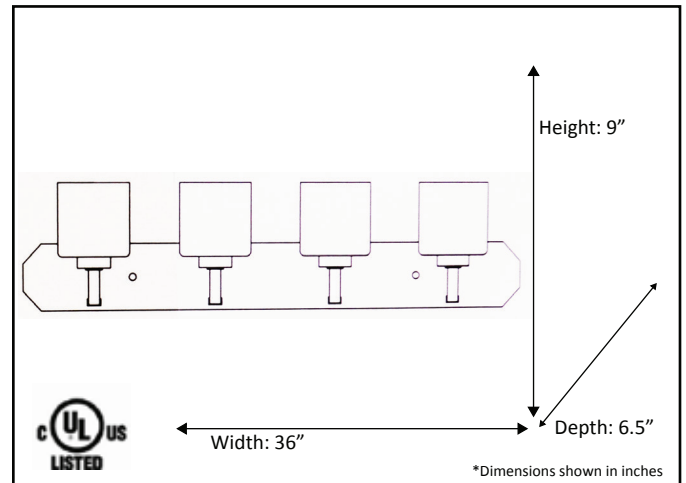

*Lamps not included