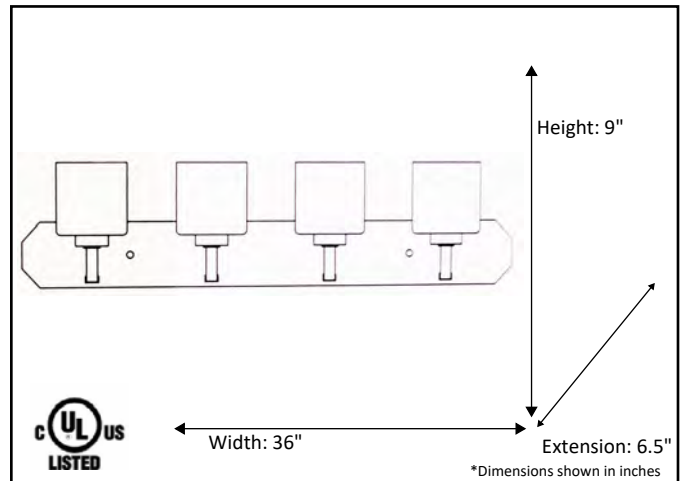

Model #	PRS-VL4(WH)-NK
SKU	18551
Fixture Series	Paris
Description	4 Light Vanity
Metal Finish	Nickel
Glass Finish	White
Replacement Glass	G-PRS-WH
Dimensions- HxW(xE) <small>(Dimensions shown in inches)</small>	9" X 36" X 6.5"
Lamp Info	4 X 60W (M)

Finish/Glass Shown: Brushed Nickel/White

*Lamps not included

ELECTRICAL REQUIREMENTS: Fixture requires a grounded electrical supply line of 120 volts AC.

INSTALLATION REQUIREMENTS: Fixture attaches to electrical junction box securely anchored in wall or ceiling.
All mounting hardware included.