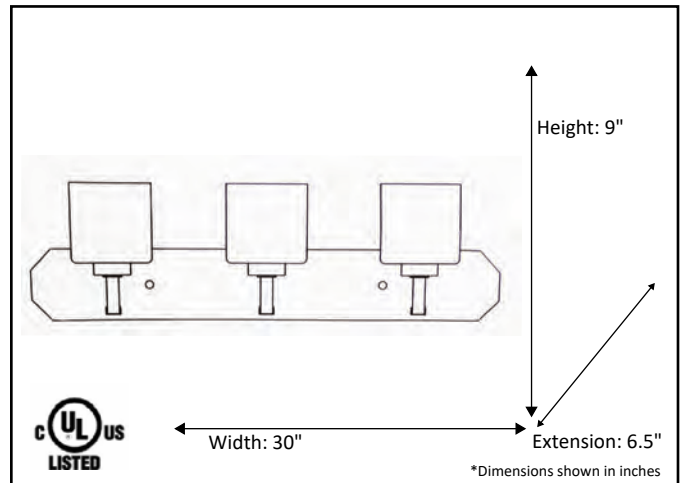

Model #	PRS-VL3(WH)-RB
SKU	18548
Fixture Series	Paris
Description	3 Light Vanity
Metal Finish	Rubbed Bronze
Glass Finish	White
Replacement Glass	G-PRS-WH
Dimensions- HxW(xE) (Dimensions shown in inches)	9" X 30" X 6.5"
Lamp Info	3X60W (M)

Finish/Glass Shown: Rubbed Bronze/White

*Lamps not included

ELECTRICAL REQUIREMENTS: Fixture requires a grounded electrical supply line of 120 volts AC.

INSTALLATION REQUIREMENTS: Fixture attaches to electrical junction box securely anchored in wall or ceiling.
All mounting hardware included.