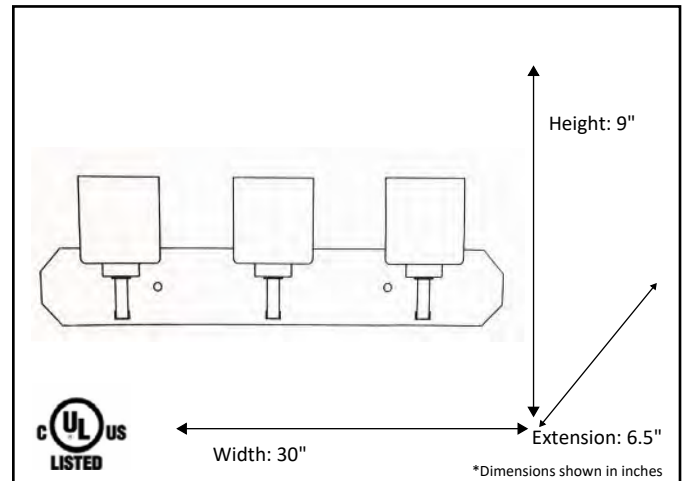

Model #	PRS-VL3(WH)-NK
SKU	18545
Fixture Series	Paris
Description	3 Light Vanity
Metal Finish	Brushed Nickel
Glass Finish	White
Replacement Glass	G-PRS-WH
Dimensions- HxW(xE) <small>(Dimensions shown in inches)</small>	9" X 30" X 6.5"
Lamp Info	3X60W (M)

Finish/Glass Shown: Brushed Nickel/White

\*Lamps not included

**ELECTRICAL REQUIREMENTS:** Fixture requires a grounded electrical supply line of 120 volts AC.

**INSTALLATION REQUIREMENTS:** Fixture attaches to electrical junction box securely anchored in wall or ceiling.  
**All mounting hardware included.**