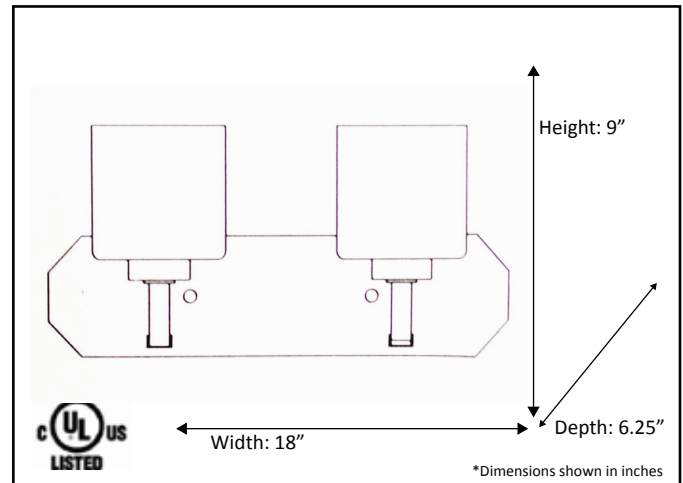

Model #	PRS-VL2(WH)-RB
SKU	18542
Description	2 Light Vanity
Finish	Rubbed Bronze
Glass	White
Replacement Glass	G-PRS-WH
Dimensions- HxW(xD) <small>(Dimensions shown in inches)</small>	9" x 18" x 6.25"
Lamp Info	2 x 60W (M)

Finish/Glass Shown: Rubbed Bronze/White

*Lamps not included

ELECTRICAL REQUIREMENTS: Fixture requires a grounded electrical supply line of 120 volts AC.

INSTALLATION REQUIREMENTS: Fixture attaches to electrical junction box securely anchored in wall or ceiling.
All mounting hardware included.