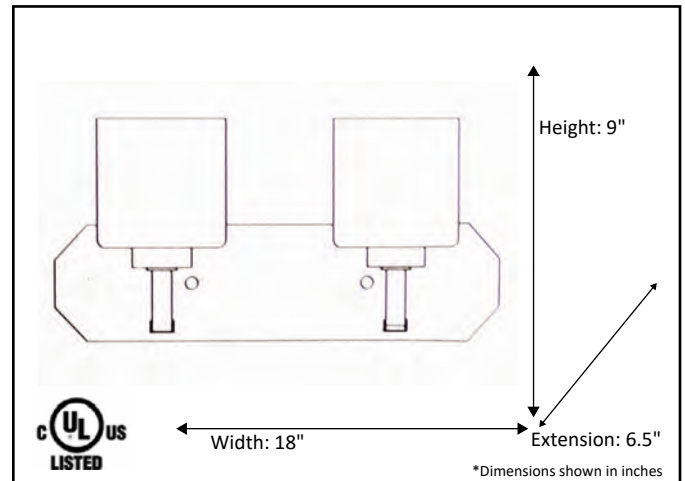

Model #	PRS-VL2(WH)-NK
SKU	18539
Fixture Series	Paris
Description	2 Light Vanity
Metal Finish	Brushed Nickel
Glass Finish	White
Replacement Glass	G-PRS-WH
Dimensions- HxW(xE) (Dimensions shown in inches)	9" X 18" X 6.5"
Lamp Info	2X60W (M)

Finish/Glass Shown: Brushed Nickel/White

*Lamps not included

ELECTRICAL REQUIREMENTS: Fixture requires a grounded electrical supply line of 120 volts AC.

INSTALLATION REQUIREMENTS: Fixture attaches to electrical junction box securely anchored in wall or ceiling.
All mounting hardware included.