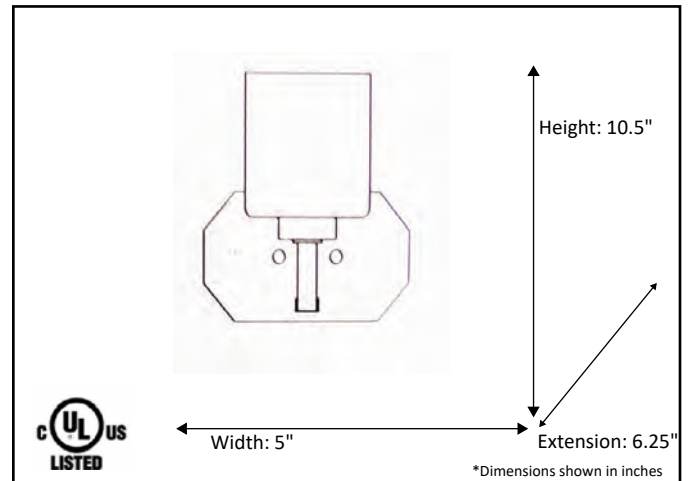

Model #	PRS-VL1(WH)-RB
SKU	18536
Fixture Series	Paris
Description	1 Light Vanity
Metal Finish	Rubbed Bronze
Glass Finish	White
Replacement Glass	G-PRS-WH
Dimensions- HxW(xE) <small>(Dimensions shown in inches)</small>	10.5" x 5" x 6.25"
Lamp Info	1X60W (M)

Finish/Glass Shown: Rubbed Bronze/White

*Lamps not included

ELECTRICAL REQUIREMENTS: Fixture requires a grounded electrical supply line of 120 volts AC.

INSTALLATION REQUIREMENTS: Fixture attaches to electrical junction box securely anchored in wall or ceiling.
All mounting hardware included.