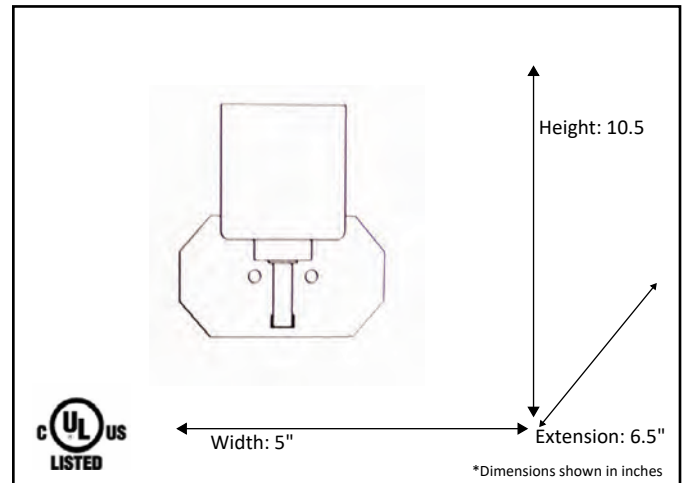

Model #	PRS-VL1(WH)-NK
SKU	18533
Fixture Series	Paris
Description	1 Light Vanity
Metal Finish	Brushed Nickel
Glass Finish	White
Replacement Glass	G-PRS-WH
Dimensions- HxW(xE) <small>(Dimensions shown in inches)</small>	10.5" X 5" X 6.5"
Lamp Info	1X60W (M)

Finish/Glass Shown: Brushed Nickel/White

\*Lamps not included

**ELECTRICAL REQUIREMENTS:** Fixture requires a grounded electrical supply line of 120 volts AC.

**INSTALLATION REQUIREMENTS:** Fixture attaches to electrical junction box securely anchored in wall or ceiling.  
**All mounting hardware included.**