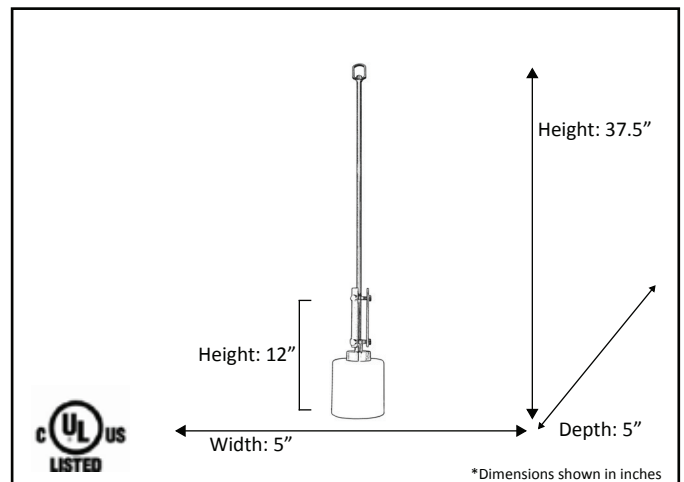

Model #	PRS-MP1(WH)-RB
SKU	18530
Finish	Rubbed Bronze
Glass	White
Replacement Glass	G-PRS-WH
Dimensions- HxW(xD) <small>(Dimensions shown in inches)</small>	37.5" x 5" x 5"
Lamp Info	1 x 60W (M)
Chain/Wire Length	3' / 10'

Finish/Glass Shown: Rubbed Bronze/White

*Lamps not included

*Dimensions shown in inches

ELECTRICAL REQUIREMENTS: Fixture requires a grounded electrical supply line of 120 volts AC.

INSTALLATION REQUIREMENTS: Fixture attaches to electrical junction box securely anchored in wall or ceiling.