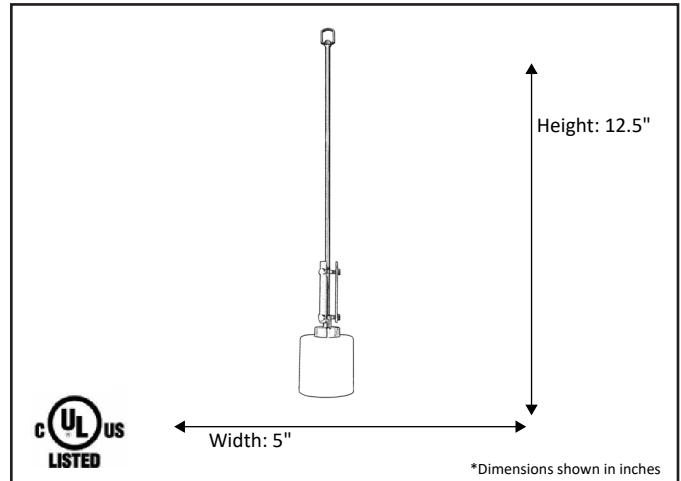

Model #	PRS-MP1(WH)-NK
SKU#	18527
Description	1 Light Mini Pendant
Finish	Brushed Nickel
Glass	White
Dimensions- HxW (Dimensions shown in inches)	12.5 x 5"
Lamp Info	1X60W (M)
Chain/ Wire Length	3' Chain/10' Wire
Rods Included	Yes

Finish/Glass Shown: Brushed Nickel/White

*Lamps not included

ELECTRICAL REQUIREMENTS: Fixture requires a grounded electrical supply line of 120 volts AC.

INSTALLATION REQUIREMENTS: Fixture attaches to electrical junction box securely anchored in wall or ceiling.
All mounting hardware included.