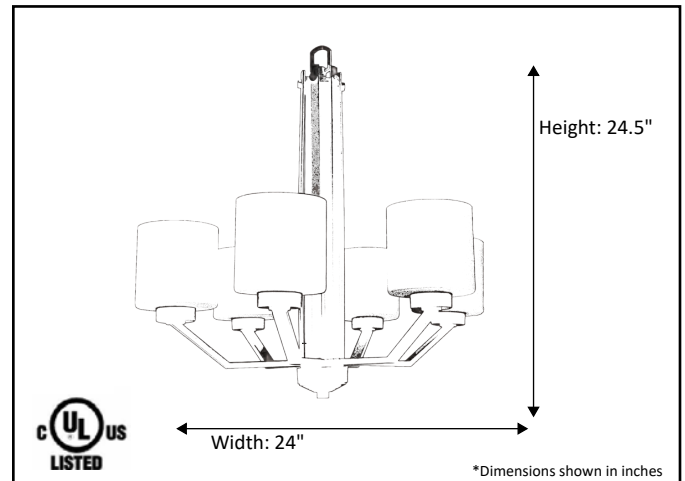

Model #	PRS-CH6(WH)-RB
SKU#	18518
Description	6 Light Chandelier
Finish	Rubbed Bronze
Glass	White
Replacement Glass	G-PRS-WH
Dimensions- HxW (Dimensions shown in inches)	24.5" x 24"
Lamp Info	6X60W (M)
Chain/Wire Length	3' Chain/10' Wire

Finish/Glass Shown: Rubbed Bronze/White

*Lamps not included

ELECTRICAL REQUIREMENTS: Fixture requires a grounded electrical supply line of 120 volts AC.

INSTALLATION REQUIREMENTS: Fixture attaches to electrical junction box securely anchored in wall or ceiling.
All mounting hardware included.