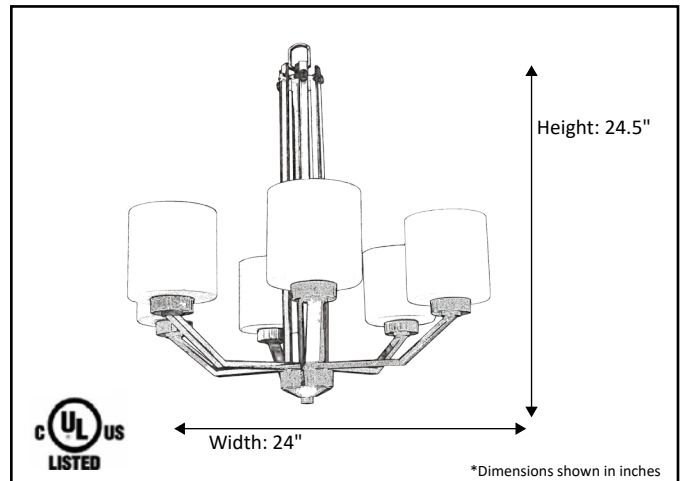

Model #	PRS-CH6(WH)-NK
SKU#	18515
Description	6 Light Chandelier
Finish	Brushed Nickel
Glass	White
Replacement Glass	G-PRS-WH
Dimensions- HxW (Dimensions shown in inches)	24.5" x 24"
Lamp Info	6X60W (M)
Chain/Wire Length	3' Chain/10' Wire

Finish/Glass Shown: Brushed Nickel/White

*Lamps not included

ELECTRICAL REQUIREMENTS: Fixture requires a grounded electrical supply line of 120 volts AC.

INSTALLATION REQUIREMENTS: Fixture attaches to electrical junction box securely anchored in wall or ceiling.
All mounting hardware included.