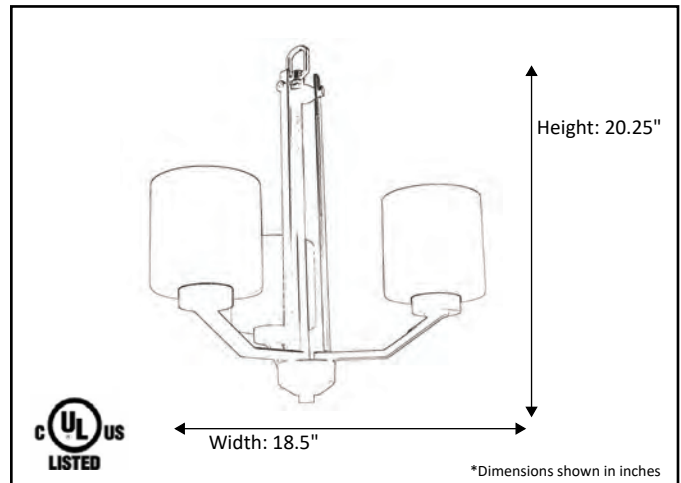

<b>Model #</b>	<b>PRS-CH3(WH)-RB</b>
<b>SKU#</b>	18512
<b>Description</b>	3 Light Chandelier
<b>Finish</b>	Rubbed Bronze
<b>Glass</b>	White
<b>Replacement Glass</b>	G-PRS-WH
<b>Dimensions- HxW</b> (Dimensions shown in inches)	20.25" x 18.5"
<b>Lamp Info</b>	3X60W (M)
<b>Chain/Wire Length</b>	3' Chain/10' Wire

Finish/Glass Shown: Rubbed Bronze/White

\*Lamps not included

**ELECTRICAL REQUIREMENTS:** Fixture requires a grounded electrical supply line of 120 volts AC.

**INSTALLATION REQUIREMENTS:** Fixture attaches to electrical junction box securely anchored in wall or ceiling.  
**All mounting hardware included.**