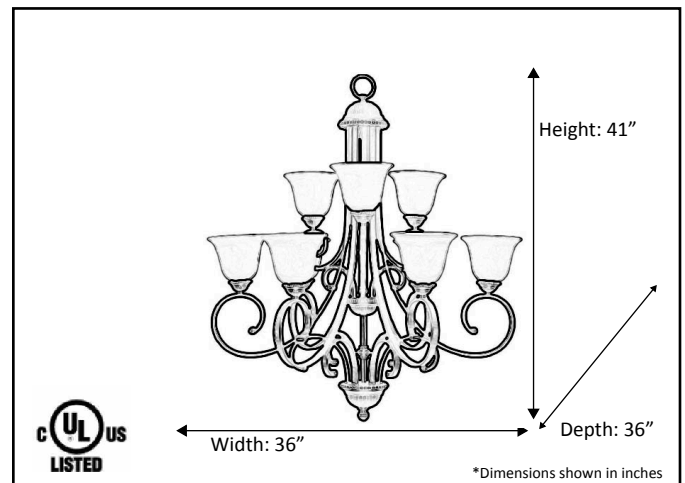

ELECTRICAL REQUIREMENTS: Fixture requires a grounded electrical supply line of 120 volts AC.

INSTALLATION REQUIREMENTS: Fixture attaches to electrical junction box securely anchored in wall or ceiling.
All mounting hardware included.

HOMEnhancements.com / 1505-A Kelly Blvd., Carrollton, TX. 75006

Product specifications subject to change without notice.

REFERENCE	QTY.	REMARKS	Project
			Location/Type
			Architect
			Engineer
			Contractor
			Submitted By: Date: