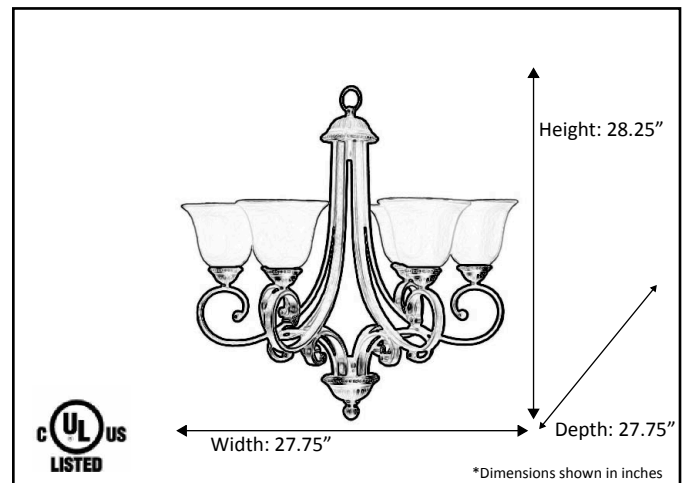

ELECTRICAL REQUIREMENTS: Fixture requires a grounded electrical supply line of 120 volts AC.

INSTALLATION REQUIREMENTS: Fixture attaches to electrical junction box securely anchored in wall or ceiling.
All mounting hardware included.

HOMEnhancements.com / 1505-A Kelly Blvd., Carrollton, TX. 75006

Product specifications subject to change without notice.

REFERENCE	QTY.	REMARKS	Project
			Location/Type
			Architect
			Engineer
			Contractor
			Submitted By: _____ Date: _____