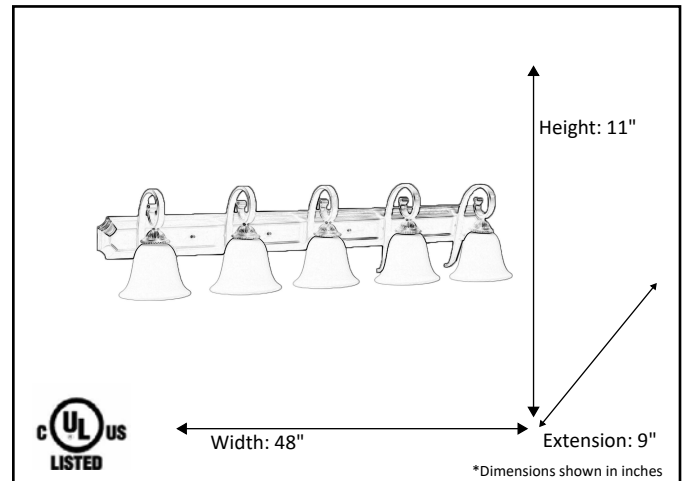

*Lamps not included