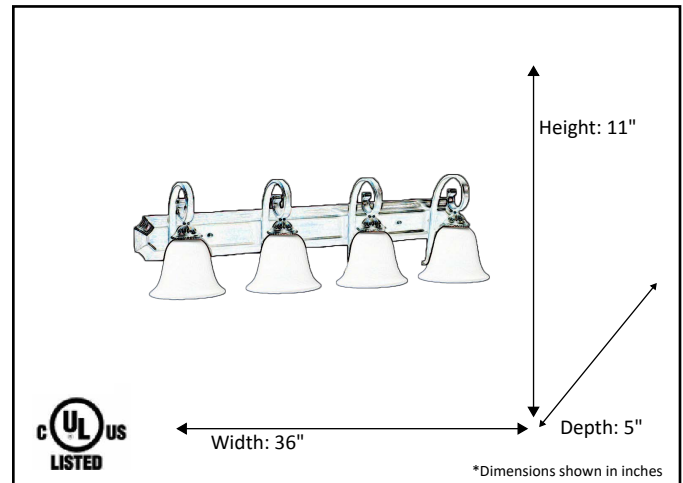

<b>Model #</b>	<b>BDF-4WH-RB</b>
SKU	18491
Lamp Wattage	4 x 60 W
Lamp Type	4 x E26
Finish	Rubbed Bronze
Glass Finish	White
Dimensions- HxW(xD) (Dimensions shown in inches)	11"H x 36"W x 5"

Finish/Glass Shown: Rubbed Bronze/White

**ELECTRICAL REQUIREMENTS:** Fixture requires a grounded electrical supply line of 120 volts AC.

**INSTALLATION REQUIREMENTS:** Fixture attaches to electrical junction box securely anchored in wall or ceiling.  
**All mounting hardware included.**