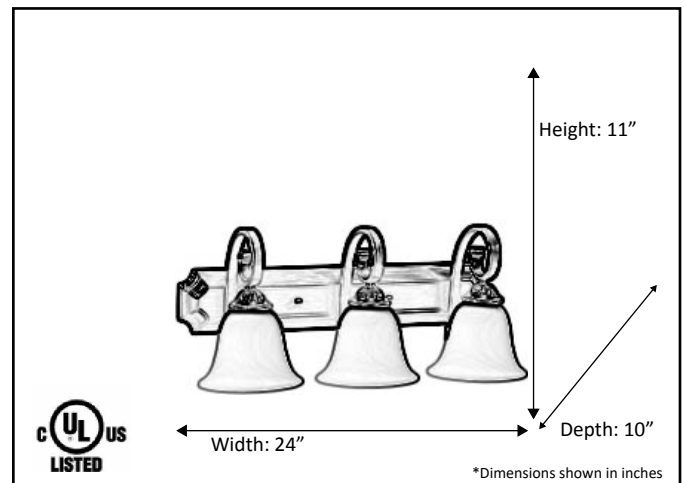

Model #	BDF-3WH-RB
SKU	18488
Fixture Series	Alpine
Description	3 Light Vanity
Finish	Rubbed Bronze
Glass	White
Replacement Glass	BDF GLASS-WH
Dimensions- HxW(xE) (Dimensions shown in inches)	11"x24"x10"
Lamp Info	3 x 60W (M)

Finish/Glass Shown: Rubbed Bronze/White

*Lamps not included

ELECTRICAL REQUIREMENTS: Fixture requires a grounded electrical supply line of 120 volts AC.

INSTALLATION REQUIREMENTS: Fixture attaches to electrical junction box securely anchored in wall or ceiling.
All mounting hardware included.