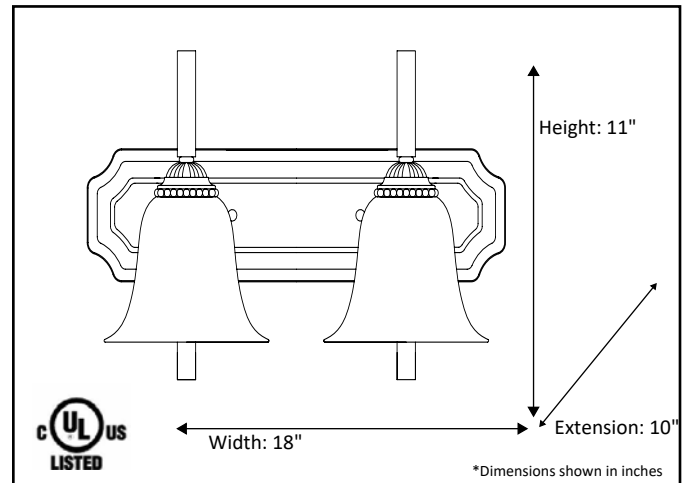

Model #	BDF-2WH-RB
SKU	18485
Fixture Series	Alpine
Description	2 Light Vanity
Metal Finish	Rubbed Bronze
Glass Finish	White
Replacement Glass	BDF GLASS-WH
Dimensions- HxW(xE) (Dimensions shown in inches)	11" X 18" X 10"
Lamp Info	2 X 60W

Finish/Glass Shown: Rubbed Bronze/White

\*Lamps not included

**ELECTRICAL REQUIREMENTS:** Fixture requires a grounded electrical supply line of 120 volts AC.

**INSTALLATION REQUIREMENTS:** Fixture attaches to electrical junction box securely anchored in wall or ceiling.  
**All mounting hardware included.**