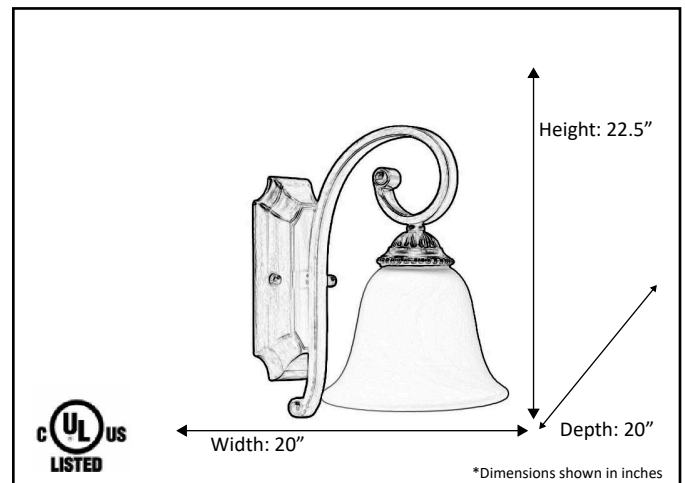

Model #	BDF-1WH-RB
SKU	18479
Fixture Series	Alpine
Description	1 Light Sconce
Finish	Rubbed Bronze
Glass	White
Dimensions- HxW(xE) (Dimensions shown in inches)	11" x 7" x 10"
Lamp Info	1 x 60W (M)

Finish/Glass Shown: Rubbed Bronze/White

*Lamps not included

ELECTRICAL REQUIREMENTS: Fixture requires a grounded electrical supply line of 120 volts AC.

INSTALLATION REQUIREMENTS: Fixture attaches to electrical junction box securely anchored in wall or ceiling.
All mounting hardware included.