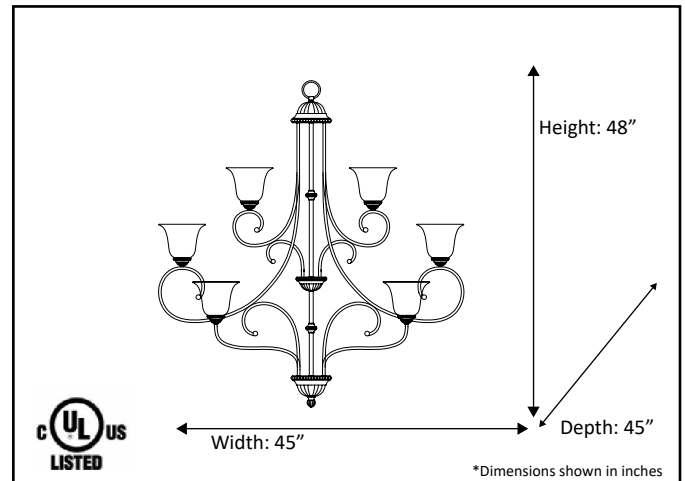

ELECTRICAL REQUIREMENTS: Fixture requires a grounded electrical supply line of 120 volts AC.

INSTALLATION REQUIREMENTS: Fixture attaches to electrical junction box securely anchored in wall or ceiling.
All mounting hardware included.

HOMEnhancements.com / 1505-A Kelly Blvd., Carrollton, TX. 75006

Product specifications subject to change without notice.

REFERENCE	QTY.	REMARKS	Project
			Location/Type
			Architect
			Engineer
			Contractor
			Submitted By: _____ Date: _____