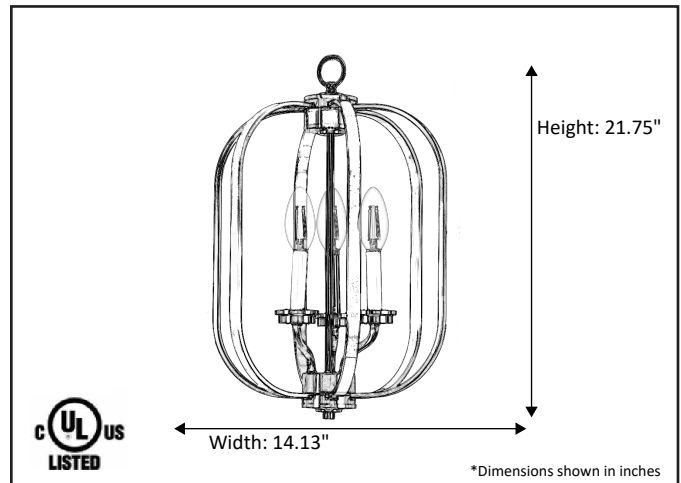

*Lamps not included