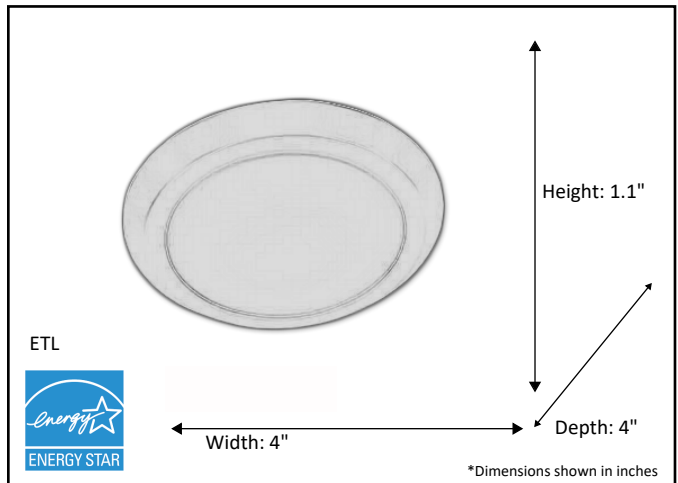

Model #	LED-DL401-WH(AC12W/3000K)
SKU	18104
Description	LED Ceiling Disk
Finish	White
Dimensions- HxWxD <small>(Dimensions shown in inches)</small>	1.1" x 4" x 4"
Lumens	810 Lm
Wattage	12W
CCT (Kelvin)	3000K
Dimmable	Yes
Rated Life Hours	15,000