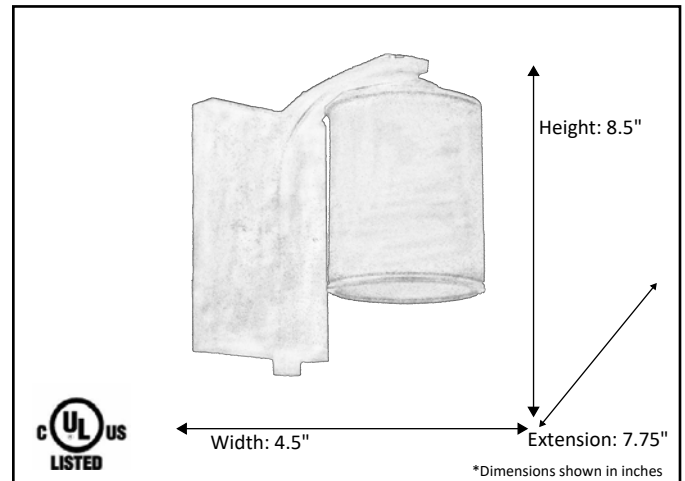

*Lamps not included