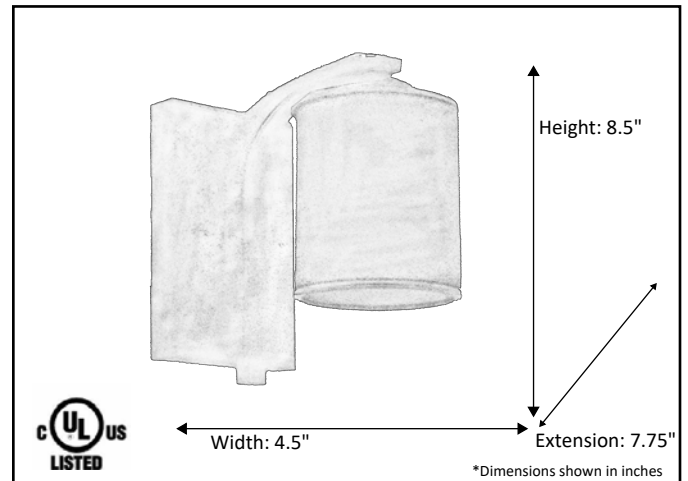

Model #	LX-VS1(WH)-NK
SKU	18086
Fixture Series	Lexington
Description	1 Light Vanity
Metal Finish	Brushed Nickel
Glass Finish	White
Replacement Glass	G-LX(WH)-NK
Dimensions- HxW(xE) (Dimensions shown in inches)	8.5" X 4.5" X 7.75"
Lamp Info	1 X 60W (M)

Finish/Glass Shown: Brushed Nickel/White

*Lamps not included

ELECTRICAL REQUIREMENTS: Fixture requires a grounded electrical supply line of 120 volts AC.

INSTALLATION REQUIREMENTS: Fixture attaches to electrical junction box securely anchored in wall or ceiling.
All mounting hardware included.