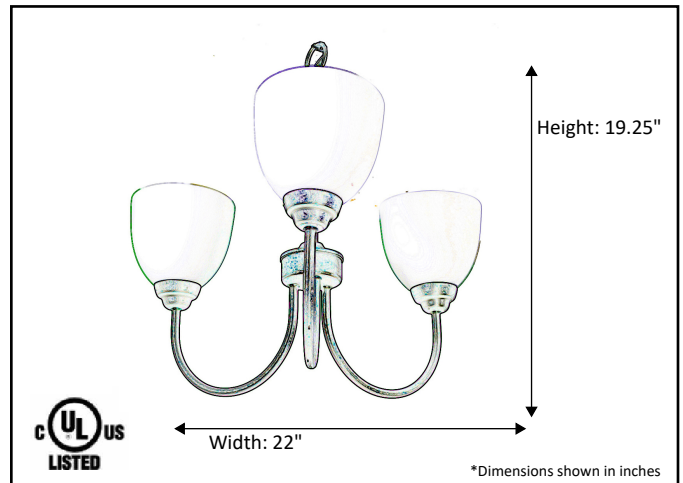

Model #	LE-CH3WH-RB
SKU#	17987
Description	3 Light Chandelier
Finish	Rubbed Bronze
Glass	White
Replacement Glass	GC-725-WH
Dimensions- HxW (Dimensions shown in inches)	19.25" x 22"
Lamp Info	3X60W (M)
Chain/Wire Length	3' Chain/10' Wire

Finish/Glass Shown: Rubbed Bronze/White

*Lamps not included

ELECTRICAL REQUIREMENTS: Fixture requires a grounded electrical supply line of 120 volts AC.

INSTALLATION REQUIREMENTS: Fixture attaches to electrical junction box securely anchored in wall or ceiling.
All mounting hardware included.