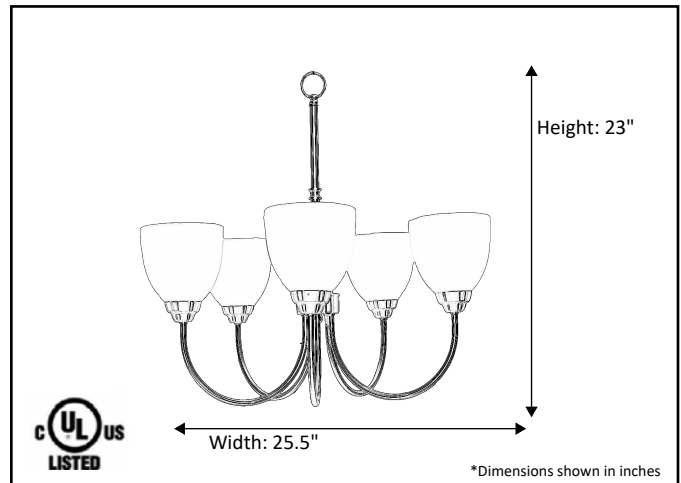

Model #	LE-CH5WH-RB
SKU#	17981
Description	5 Light Chandelier
Finish	Rubbed Bronze
Glass	White
Replacement Glass	GC-725-WH
Dimensions- HxW (Dimensions shown in inches)	23" x 25.5"
Lamp Info	5X60W (M)
Chain/Wire Length	3' Chain/10' Wire

Finish/Glass Shown: Rubbed Bronze/White

*Lamps not included

ELECTRICAL REQUIREMENTS: Fixture requires a grounded electrical supply line of 120 volts AC.

INSTALLATION REQUIREMENTS: Fixture attaches to electrical junction box securely anchored in wall or ceiling.
All mounting hardware included.