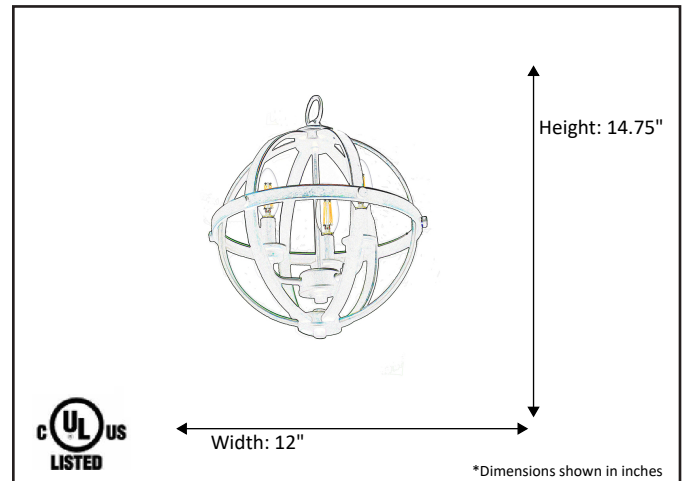

*Lamps not included