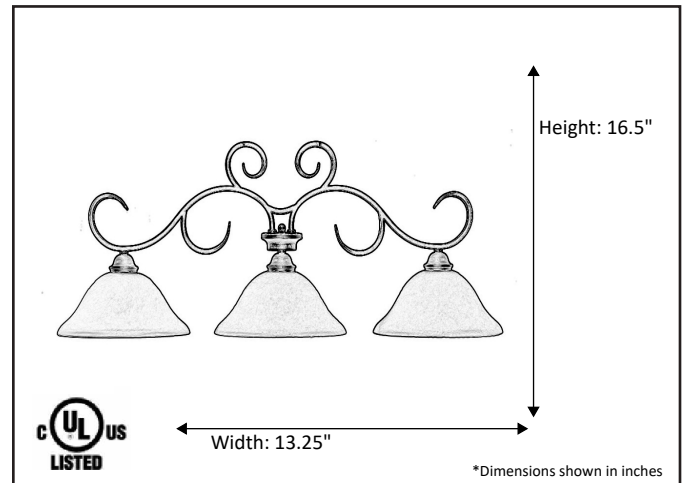

Model #	EP-IL3(WH)-RB
SKU	17939
Description	3 Light Island Pendant
Finish	Rubbed Bronze
Glass	White
Dimensions- HxW (Dimensions shown in inches)	16.5" x 13.25"
Lamp Info	3X60W (M)
Chain/ Wire Length	6' Chain/10' Wire

Finish/Glass Shown: Rubbed Bronze/White

*Lamps not included

*Dimensions shown in inches

ELECTRICAL REQUIREMENTS: Fixture requires a grounded electrical supply line of 120 volts AC.

INSTALLATION REQUIREMENTS: Fixture attaches to electrical junction box securely anchored in wall or ceiling.
All mounting hardware included.