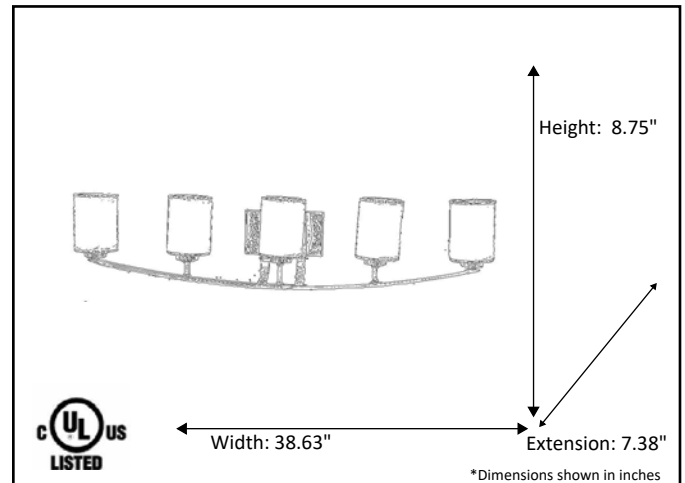

*Lamps not included