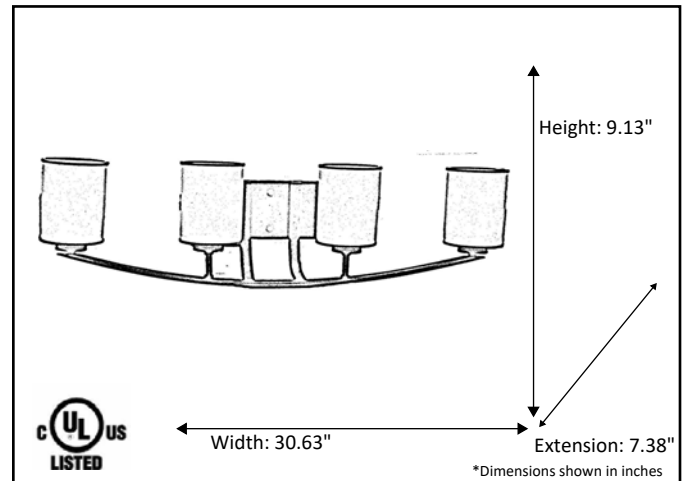

*Lamps not included