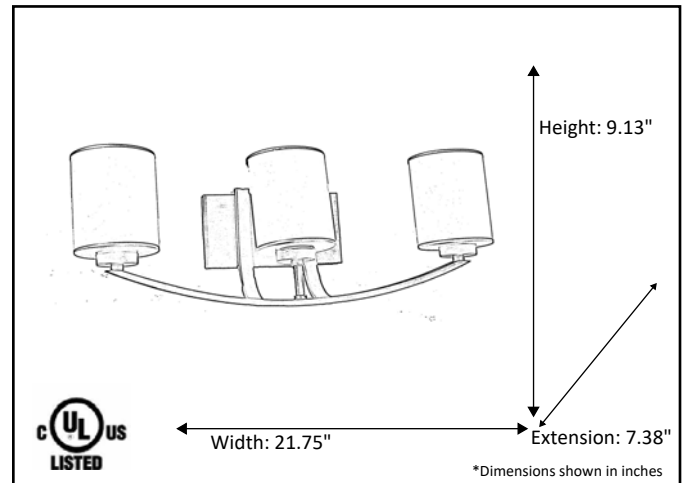

Model #	LX-VS3(WH)-RB
SKU	17930
Fixture Series	Lexington
Description	3 Light Vanity
Metal Finish	Rubbed Bronze
Glass Finish	White
Replacement Glass	G-LX(WH)-RB
Dimensions- HxW(xE) (Dimensions shown in inches)	9.13" X 21.75" X 7.38"
Lamp Info	3 X 60W (M)

Finish/Glass Shown: Rubbed Bronze/White

*Lamps not included

ELECTRICAL REQUIREMENTS: Fixture requires a grounded electrical supply line of 120 volts AC.

INSTALLATION REQUIREMENTS: Fixture attaches to electrical junction box securely anchored in wall or ceiling.
All mounting hardware included.