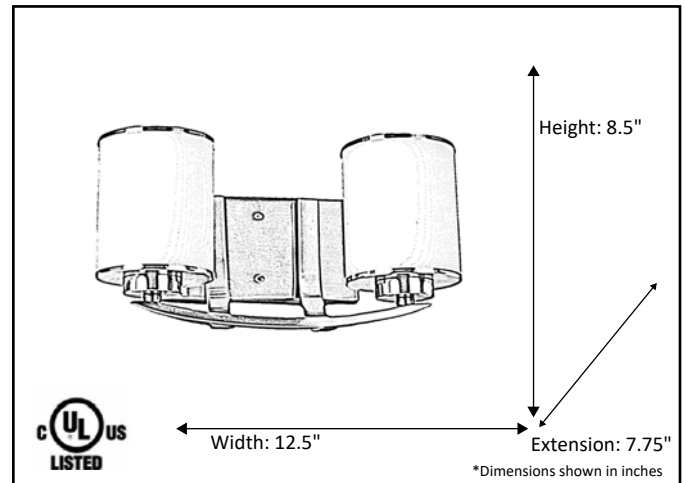

Model #	LX-VS2(WH)-RB
SKU	17927
Fixture Series	Lexington
Description	2 Light Vanity
Metal Finish	Rubbed Bronze
Glass Finish	White
Replacement Glass	G-LX(WH)-RB
Dimensions- HxW(xE) (Dimensions shown in inches)	8.5" x 12.5" X 7.75"
Lamp Info	2 X 60W (M)

Finish/Glass Shown: Rubbed Bronze/White

*Lamps not included

ELECTRICAL REQUIREMENTS: Fixture requires a grounded electrical supply line of 120 volts AC.

INSTALLATION REQUIREMENTS: Fixture attaches to electrical junction box securely anchored in wall or ceiling.
All mounting hardware included.