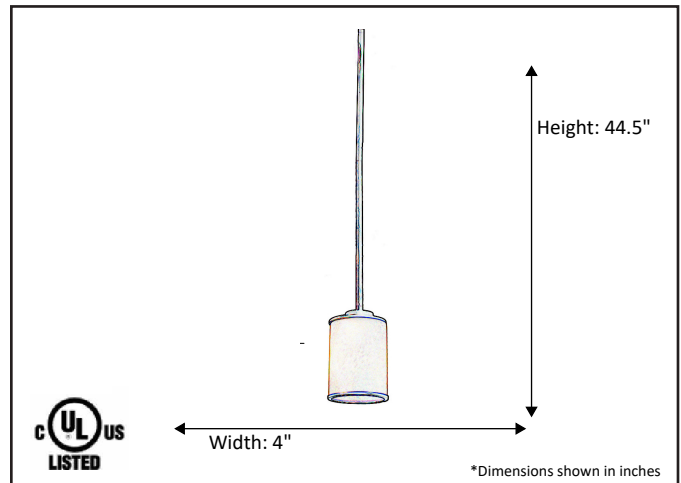

<b>Model #</b>	<b>LX-MP1(WH)-RB</b>
<b>SKU#</b>	17924
<b>Description</b>	1 Light Mini Pendant
<b>Finish</b>	Rubbed Bronze
<b>Glass</b>	White
<b>Dimensions- HxW</b> (Dimensions shown in inches)	44.5" x 4"
<b>Lamp Info</b>	1X60W (M)
<b>Chain/ Wire Length</b>	3' Chain/10' Wire
<b>Rods Included</b>	Yes

Finish/Glass Shown: Rubbed Bronze/White

\*Lamps not included

**ELECTRICAL REQUIREMENTS:** Fixture requires a grounded electrical supply line of 120 volts AC.

**INSTALLATION REQUIREMENTS:** Fixture attaches to electrical junction box securely anchored in wall or ceiling.  
**All mounting hardware included.**