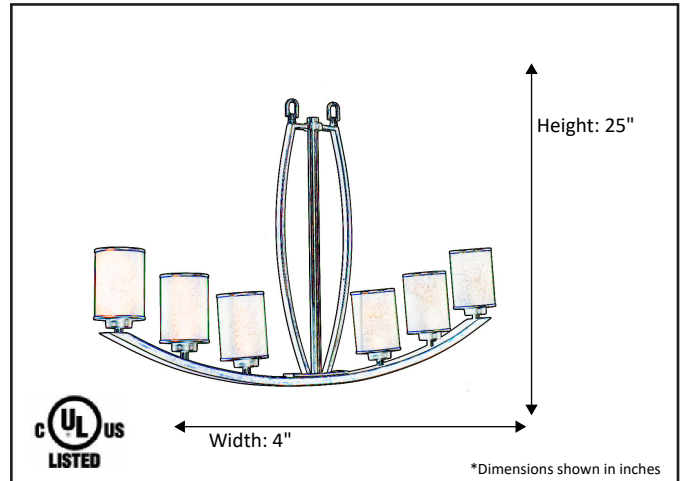

Model #	LX-IL6(WH)-RB
SKU	17921
Description	6 Light Island Pendant
Finish	Rubbed Bronze
Glass	White
Dimensions- HxW (Dimensions shown in inches)	25" x 4"
Lamp Info	6X60W (M)
Chain/ Wire Length	3' Chain/10' Wire

Finish/Glass Shown: Rubbed Bronze/White

*Lamps not included

ELECTRICAL REQUIREMENTS: Fixture requires a grounded electrical supply line of 120 volts AC.

INSTALLATION REQUIREMENTS: Fixture attaches to electrical junction box securely anchored in wall or ceiling.
All mounting hardware included.