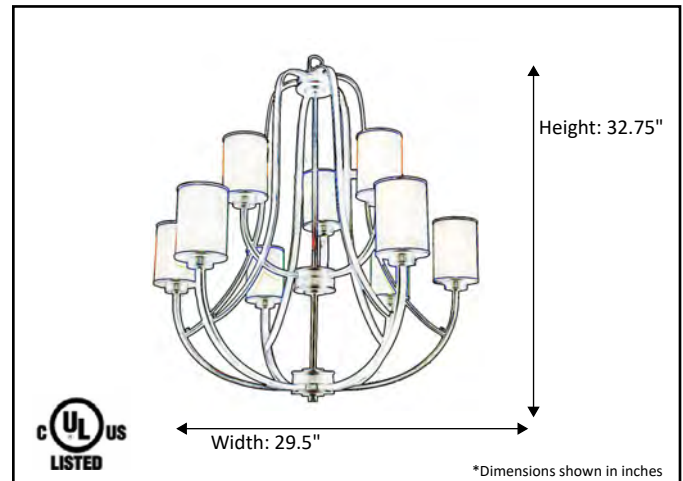

Model #	LX-CH9(WH)-RB
SKU#	17918
Description	9 Light Vanity
Finish	Rubbed Bronze
Glass	White
Replacement Glass	G-LX(WH)-RB
Dimensions- HxW (Dimensions shown in inches)	32.75" x 29.5"
Lamp Info	9X60W (M)
Chain/Wire Length	3' Chain/10' Wire

Finish/Glass Shown: Rubbed Bronze/White

*Lamps not included

ELECTRICAL REQUIREMENTS: Fixture requires a grounded electrical supply line of 120 volts AC.

INSTALLATION REQUIREMENTS: Fixture attaches to electrical junction box securely anchored in wall or ceiling.
All mounting hardware included.