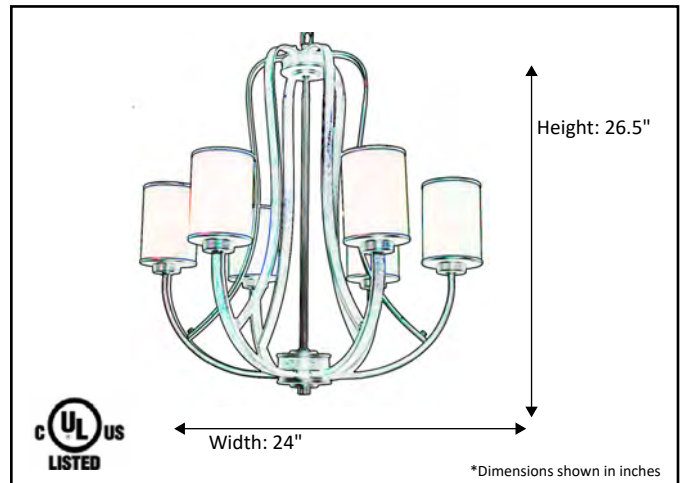

| | |
|---|--------------------|
| Model # | LX-CH6(WH)-RB |
| SKU# | 17915 |
| Description | 6 Light Chandelier |
| Finish | Rubbed Bronze |
| Glass | White |
| Replacement Glass | G-LX(WH)-RB |
| Dimensions- HxW (Dimensions shown in inches) | 26.5" x 24" |
| Lamp Info | 6X60W (M) |
| Chain/Wire Length | 3' Chain/10' Wire |

Finish/Glass Shown: Rubbed Bronze/White

*Lamps not included

ELECTRICAL REQUIREMENTS: Fixture requires a grounded electrical supply line of 120 volts AC.

INSTALLATION REQUIREMENTS: Fixture attaches to electrical junction box securely anchored in wall or ceiling.
All mounting hardware included.