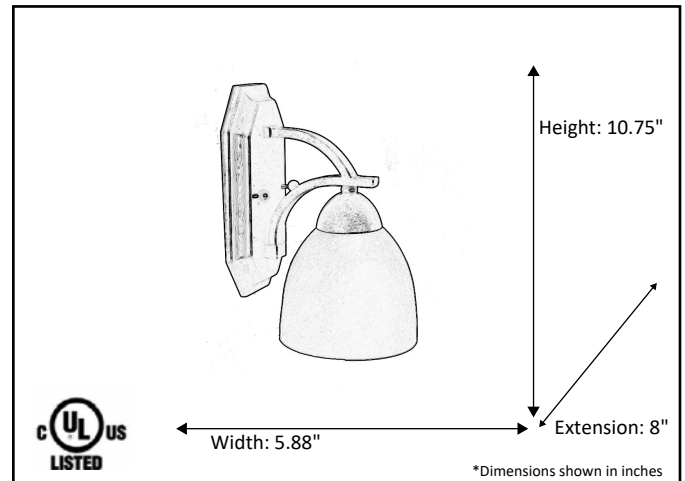

Model #	VIC-SC1(TS)-RB
SKU	17873
Fixture Series	Victoria
Description	1 Light Vanity
Metal Finish	Rubbed Bronze
Glass Finish	Tea Stain
Replacement Glass	GC-725-TS
Dimensions- HxW(xE) (Dimensions shown in inches)	10.75" X 5.88" X 8"
Lamp Info	1X60W (M)

Finish/Glass Shown:Rubbed Bronze/Tea Stain

*Lamps not included

ELECTRICAL REQUIREMENTS: Fixture requires a grounded electrical supply line of 120 volts AC.

INSTALLATION REQUIREMENTS: Fixture attaches to electrical junction box securely anchored in wall or ceiling.
All mounting hardware included.