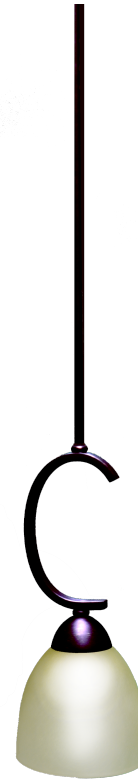

Model #: VIC-MP1-(TS)-RB

Fixture Series: Victoria

Description: One Light Mini Pendant

Product Finish: Rubbed Bronze

Glass Finish: Tea Stained

Replacement Glass: GC-725-ts

Height: 13 7/8"

Width: 5 7/8"

Lamp Type: Medium Base

Lamp Max Wattage: 1 x 60W

Chain/Wire Length: 3 x 12" Adjustable Rods

Dimensions shown in inches

INSTALLATION REQUIREMENTS:

Fixture attaches to electrical junction box securely anchored in wall or ceiling. *All mounting hardware included.*

ELECTRICAL REQUIREMENTS:

Fixture requires a grounded electrical supply line of 120 volts AC.

HOMEenhancements.com / 1505-A Kelly Blvd., Carrollton, TX. 75006

Product specifications subject to change without notice