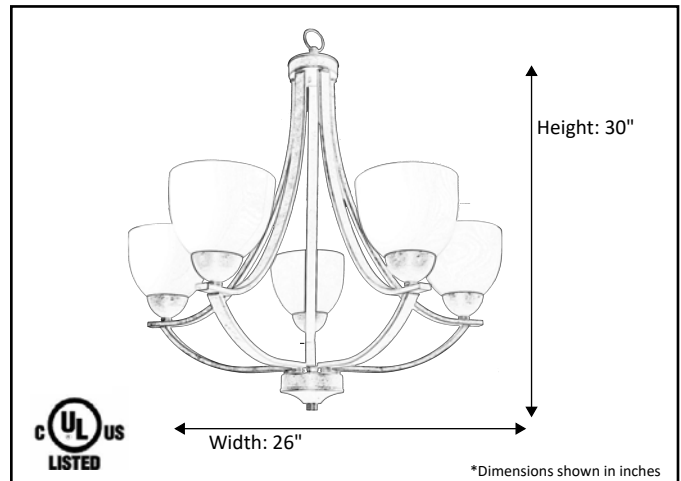

Model #	VIC-CH5(TS)-RB
SKU#	17855
Description	5 Light Chandelier
Finish	Rubbed Bronze
Glass	Tea Stain
Replacement Glass	GC-725-TS
Dimensions- HxW (Dimensions shown in inches)	30" x 26"
Lamp Info	5X60W (M)
Chain/Wire Length	3' Chain/10' Wire

Finish/Glass Shown: Rubbed Bronze/Tea Stain

*Lamps not included

ELECTRICAL REQUIREMENTS: Fixture requires a grounded electrical supply line of 120 volts AC.

INSTALLATION REQUIREMENTS: Fixture attaches to electrical junction box securely anchored in wall or ceiling.
All mounting hardware included.